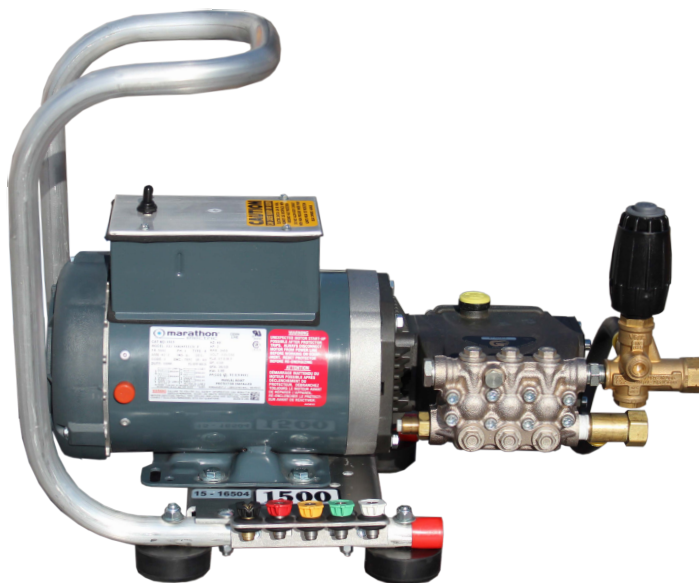

Distributed By:
R.J. Sayers Distributing, LLC
21020 Cambodia Ave
Farmington, MN 55024
651-460-6101 / 800-456-9840
info@sayerswashsystems.com

EAGLE SERIES

ELECTRIC HAND CARRY/DIRECT DRIVE

HC/EE2015G

2GPM@1500PSI

115V/1PH/18A
2.0 HP

TT9061EBFL Pump

K615 Motor

Standard Accessories

- ◆ Gun/wand assembly w/quick connects
- ◆ 50' high pressure hose w/quick connects
- ◆ Chemical injector assembly w/quick connects
- ◆ 4 color-coded QC spray nozzles
- ◆ 1 color-coded QC chemical nozzle

Available Options

- ◆ UPS-Shipping Carton: No Extra Charge
Includes: Specially designed protective carton and contractor grade two piece gun-wand assembly. Order standard model and add UPS suffix after model
Example: HC/EE3010G-UPS
- ◆ Auto Start/Stop (115V)
- ◆ **NOTE:** UPS shipping not available for Auto Start/Stop (115v) and (230v). Only 1.5 HP, 2 HP and 3 HP models can ship UPS and require minor assembly.

Standard Features

- ◆ Revolutionary aircraft grade aluminum frame with lifetime warranty
- ◆ 50 mesh inlet filter
- ◆ Adjustable pressure unloader
- ◆ Thermo-sensor (prevents overheating in bypass mode)
- ◆ Commercial/Industrial grade motors
- ◆ 115 volt units include GFCI w/36' cord w/plug
- ◆ 230 volt units include 12' cord (no GFCI or plug)